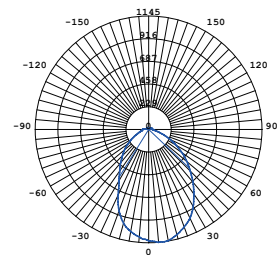

**DORA P3**  
 UNIT:cd  
 AVERAGE BEAM ANGLE(50%):83.1 DE G

Measurement : inches

DORA / 2

**Dora Pendant PL5**  
 SLD-1010PL5  
 LED 5 x 6.5W (3000K, CRI 90, 2750lm)  
 Shade rotatable  
 Built-in dimmable driver  
 Black PVC wire

Materials : steel, clear glass  
 Color : copper / shiny brass /  
 chrome / matt black  
 Canopy : matt black

**DORA PL5**

UNIT:cd  
 AVERAGE BEAM ANGLE(50%):74.8 DE G

**Dora Pendant PC 12**  
 SLD-1010PC12  
 LED 12 x 6.5W (3000K, CRI 90, 6600lm)  
 Built-in dimmable driver  
 Ring height adjustable  
 Black PVC wire

Materials : steel, clear glass  
 Color : copper / shiny brass /  
 chrome / matt black  
 Canopy : matt black

**DORA P12**

UNIT:cd  
 AVERAGE BEAM ANGLE(50%):82.4 DE G