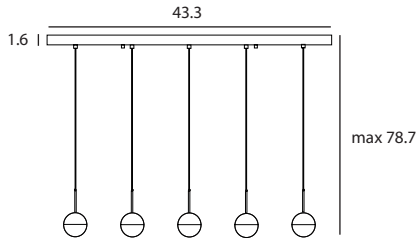

**Dora Pendant**  
 SLD-1010P  
 LED 1 x 6.5W (3000K, CRI 90, 550lm)  
 Shade rotatable  
 Built-in dimmable driver  
 Black PVC wire

Materials : steel, clear glass  
 Color : copper / shiny brass /  
 chrome / matt black  
 Canopy : matt black

**DORA P1**  
 UNIT:cd  
 AVERAGE BEAM ANGLE(50%):86.3 DE G

**Dora Pendant P3**  
 SLD-1010P3  
 LED 3 x 6.5W (3000K, CRI 90, 1650lm)  
 Shade rotatable  
 Built-in dimmable driver  
 Black PVC wire

Materials : steel, clear glass  
 Color : copper / shiny brass /  
 chrome / matt black  
 Canopy : matt black

**DORA P3**  
 UNIT:cd  
 AVERAGE BEAM ANGLE(50%):83.1 DE G

Measurement : inches

DORA / 2

**Dora Pendant PL5**  
 SLD-1010PL5  
 LED 5 x 6.5W (3000K, CRI 90, 2750lm)  
 Shade rotatable  
 Built-in dimmable driver  
 Black PVC wire

Materials : steel, clear glass  
 Color : copper / shiny brass /  
 chrome / matt black  
 Canopy : matt black

**DORA P12**

UNIT:cd  
 AVERAGE BEAM ANGLE(50%):82.4 DE G