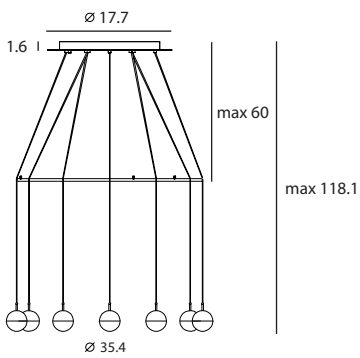

**DORA P1**  
 UNIT:cd  
 AVERAGE BEAM ANGLE(50%):86.3 DE G

**Dora Pendant P3**  
 SLD-1010P3  
 LED 3 x 6.5W (3000K, CRI 90, 1650lm)  
 Shade rotatable  
 Built-in dimmable driver  
 Black PVC wire

Materials : steel, clear glass  
 Color : copper / shiny brass /  
 chrome / matt black  
 Canopy : matt black

**DORA P3**  
 UNIT:cd  
 AVERAGE BEAM ANGLE(50%):83.1 DE G

Measurement : inches

DORA / 2

**Dora Pendant PL5**  
 SLD-1010PL5  
 LED 5 x 6.5W (3000K, CRI 90, 2750lm)  
 Shade rotatable  
 Built-in dimmable driver  
 Black PVC wire

Materials : steel, clear glass  
 Color : copper / shiny brass /  
 chrome / matt black  
 Canopy : matt black

**DORA PL5**

UNIT:cd  
 AVERAGE BEAM ANGLE(50%):74.8 DE G

**Dora Pendant PC 12**  
 SLD-1010PC12  
 LED 12 x 6.5W (3000K, CRI 90, 6600lm)  
 Built-in dimmable driver  
 Ring height adjustable  
 Black PVC wire

Materials : steel, clear glass  
 Color : copper / shiny brass /  
 chrome / matt black  
 Canopy : matt black

**DORA P12**

UNIT:cd  
 AVERAGE BEAM ANGLE(50%):82.4 DE G