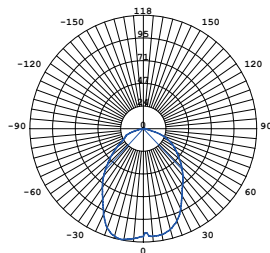

**Dora Pendant**  
 SLD-1010P  
 LED 1 x 6.5W (3000K, CRI 90, 550lm)  
 Shade rotatable  
 Built-in dimmable driver  
 Black PVC wire

Materials : steel, clear glass  
 Color : copper / shiny brass /  
 chrome / matt black  
 Canopy : matt black

**DORA P1**  
 UNIT:cd  
 AVERAGE BEAM ANGLE(50%):86.3 DE G

**Dora Pendant P3**  
 SLD-1010P3  
 LED 3 x 6.5W (3000K, CRI 90, 1650lm)  
 Shade rotatable  
 Built-in dimmable driver  
 Black PVC wire

Materials : steel, clear glass  
 Color : copper / shiny brass /  
 chrome / matt black  
 Canopy : matt black

**DORA P3**  
 UNIT:cd  
 AVERAGE BEAM ANGLE(50%):83.1 DE G

Measurement : inches

DORA / 2

**Dora Pendant PL5**  
 SLD-1010PL5  
 LED 5 x 6.5W (3000K, CRI 90, 2750lm)  
 Shade rotatable  
 Built-in dimmable driver  
 Black PVC wire

Materials : steel, clear glass  
 Color : copper / shiny brass /  
 chrome / matt black  
 Canopy : matt black

**DORA P12**

UNIT:cd  
 AVERAGE BEAM ANGLE(50%):82.4 DE G