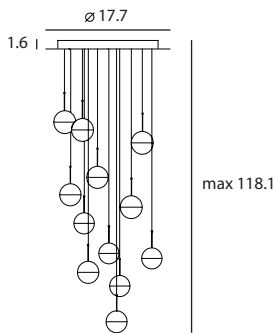

**DORA P3**  
 UNIT:cd  
 AVERAGE BEAM ANGLE(50%):83.1 DE G

Measurement : inches

DORA / 2

**Dora Pendant PL5**  
 SLD-1010PL5  
 LED 5 x 6.5W (3000K, CRI 90, 2750lm)  
 Shade rotatable  
 Built-in dimmable driver  
 Black PVC wire

Materials : steel, clear glass  
 Color : copper / shiny brass /  
 chrome / matt black  
 Canopy : matt black

copper

shiny brass

chrome

matt black

**Dora Pendant P12**  
 SLD-1010P12  
 LED 12 x 6.5W  
 (3000K, CRI 90, 6600lm)  
 Built-in dimmable driver  
 Black PVC wire

Materials : steel, clear glass  
 Color : copper / shiny brass /  
 chrome / matt black  
 Canopy : matt black

**DORA PL5**

UNIT:cd  
 AVERAGE BEAM ANGLE(50%):74.8 DE G

**Dora Pendant PC 12**  
 SLD-1010PC12  
 LED 12 x 6.5W (3000K, CRI 90, 6600lm)  
 Built-in dimmable driver  
 Ring height adjustable  
 Black PVC wire

Materials : steel, clear glass  
 Color : copper / shiny brass /  
 chrome / matt black  
 Canopy : matt black

**DORA P12**

UNIT:cd  
 AVERAGE BEAM ANGLE(50%):82.4 DE G