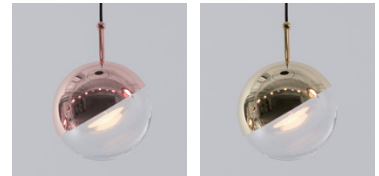

**Dora Pendant**  
 SLD-1010P  
 LED 1 x 6.5W (3000K, CRI 90, 550lm)  
 Shade rotatable  
 Built-in dimmable driver  
 Black PVC wire

Materials : steel, clear glass  
 Color : copper / shiny brass /  
 chrome / matt black  
 Canopy : matt black

**DORA P1**  
 UNIT:cd  
 AVERAGE BEAM ANGLE(50%):86.3 DE G

**Dora Pendant P3**  
 SLD-1010P3  
 LED 3 x 6.5W (3000K, CRI 90, 1650lm)  
 Shade rotatable  
 Built-in dimmable driver  
 Black PVC wire

Materials : steel, clear glass  
 Color : copper / shiny brass /  
 chrome / matt black  
 Canopy : matt black

**DORA P3**  
 UNIT:cd  
 AVERAGE BEAM ANGLE(50%):83.1 DE G

Measurement : inches

DORA / 2

**Dora Pendant PL5**  
 SLD-1010PL5  
 LED 5 x 6.5W (3000K, CRI 90, 2750lm)  
 Shade rotatable  
 Built-in dimmable driver  
 Black PVC wire

Materials : steel, clear glass  
 Color : copper / shiny brass /  
 chrome / matt black  
 Canopy : matt black

copper

shiny brass

chrome

matt black

**Dora Pendant P12**  
 SLD-1010P12  
 LED 12 x 6.5W  
 (3000K, CRI 90, 6600lm)  
 Built-in dimmable driver  
 Black PVC wire