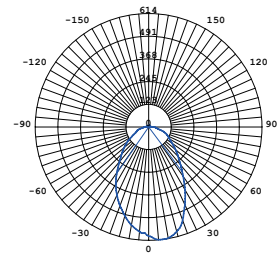

DORA PL5

UNIT:cd
AVERAGE BEAM ANGLE(50%):74.8 DE G