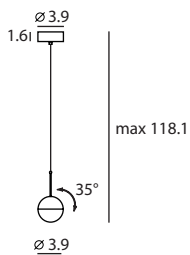

**Dora Pendant**  
 SLD-1010P  
 LED 1 x 6.5W (3000K, CRI 90, 550lm)  
 Shade rotatable  
 Built-in dimmable driver  
 Black PVC wire

Materials : steel, clear glass  
 Color : copper / shiny brass /  
 chrome / matt black  
 Canopy : matt black

**DORA P1**  
 UNIT:cd  
 AVERAGE BEAM ANGLE(50%):86.3 DE G

**Dora Pendant P3**  
 SLD-1010P3  
 LED 3 x 6.5W (3000K, CRI 90, 1650lm)  
 Shade rotatable  
 Built-in dimmable driver  
 Black PVC wire

Materials : steel, clear glass  
 Color : copper / shiny brass /  
 chrome / matt black  
 Canopy : matt black

**DORA P3**  
 UNIT:cd  
 AVERAGE BEAM ANGLE(50%):83.1 DE G

Measurement : inches

DORA / 2

**Dora Pendant PL5**  
 SLD-1010PL5  
 LED 5 x 6.5W (3000K, CRI 90, 2750lm)  
 Shade rotatable  
 Built-in dimmable driver  
 Black PVC wire

Materials : steel, clear glass  
 Color : copper / shiny brass /  
 chrome / matt black  
 Canopy : matt black

**DORA P12**

UNIT:cd  
 AVERAGE BEAM ANGLE(50%):82.4 DE G