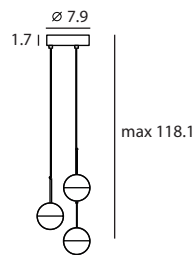

**Dora Pendant**  
 SLD-1010P  
 LED 1 x 6.5W (3000K, CRI 90, 550lm)  
 Shade rotatable  
 Built-in dimmable driver  
 Black PVC wire

Materials : steel, clear glass  
 Color : copper / shiny brass /  
 chrome / matt black  
 Canopy : matt black

**DORA P1**  
 UNIT:cd  
 AVERAGE BEAM ANGLE(50%):86.3 DE G

**Dora Pendant P3**  
 SLD-1010P3  
 LED 3 x 6.5W (3000K, CRI 90, 1650lm)  
 Shade rotatable  
 Built-in dimmable driver  
 Black PVC wire

Materials : steel, clear glass  
 Color : copper / shiny brass /  
 chrome / matt black  
 Canopy : matt black

**DORA P3**  
 UNIT:cd  
 AVERAGE BEAM ANGLE(50%):83.1 DE G

Measurement : inches

DORA / 2

**Dora Pendant PL5**  
 SLD-1010PL5  
 LED 5 x 6.5W (3000K, CRI 90, 2750lm)  
 Shade rotatable  
 Built-in dimmable driver  
 Black PVC wire

Materials : steel, clear glass  
 Color : copper / shiny brass /  
 chrome / matt black  
 Canopy : matt black

**DORA P12**

UNIT:cd  
 AVERAGE BEAM ANGLE(50%):82.4 DE G