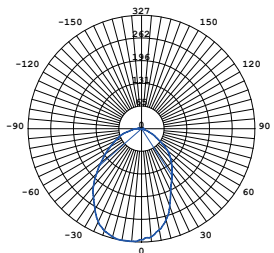

**Dora Pendant**  
 SLD-1010P  
 LED 1 x 6.5W (3000K, CRI 90, 550lm)  
 Shade rotatable  
 Built-in dimmable driver  
 Black PVC wire

Materials : steel, clear glass  
 Color : copper / shiny brass /  
 chrome / matt black  
 Canopy : matt black

**DORA P1**  
 UNIT:cd  
 AVERAGE BEAM ANGLE(50%):86.3 DE G

**Dora Pendant P3**  
 SLD-1010P3  
 LED 3 x 6.5W (3000K, CRI 90, 1650lm)  
 Shade rotatable  
 Built-in dimmable driver  
 Black PVC wire

Materials : steel, clear glass  
 Color : copper / shiny brass /  
 chrome / matt black  
 Canopy : matt black

**DORA P3**  
 UNIT:cd  
 AVERAGE BEAM ANGLE(50%):83.1 DE G

Measurement : inches

DORA / 2

**Dora Pendant PL5**  
 SLD-1010PL5  
 LED 5 x 6.5W (3000K, CRI 90, 2750lm)  
 Shade rotatable  
 Built-in dimmable driver  
 Black PVC wire

Materials : steel, clear glass  
 Color : copper / shiny brass /  
 chrome / matt black  
 Canopy : matt black

**DORA P12**

UNIT:cd  
 AVERAGE BEAM ANGLE(50%):82.4 DE G